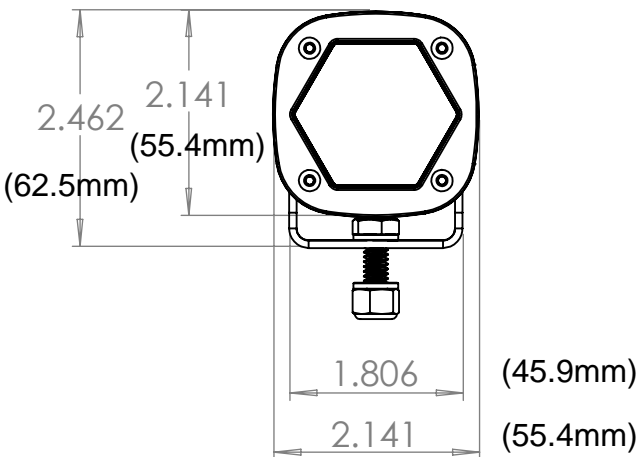

S1 DIMENSIONS

Inches As a Decimal
and Millimetres

www.baja.net.au