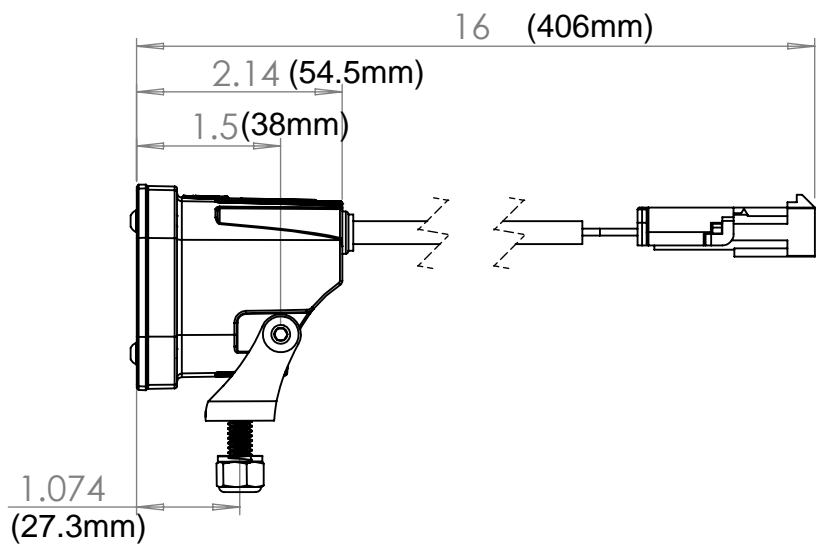

S1 DIMENSIONS

Inches As a Decimal
and Millimetres

www.baja.net.au