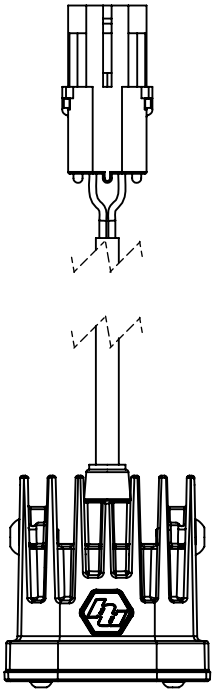

S1 DIMENSIONS

Inches As a Decimal
and Millimetres

www.baja.net.au