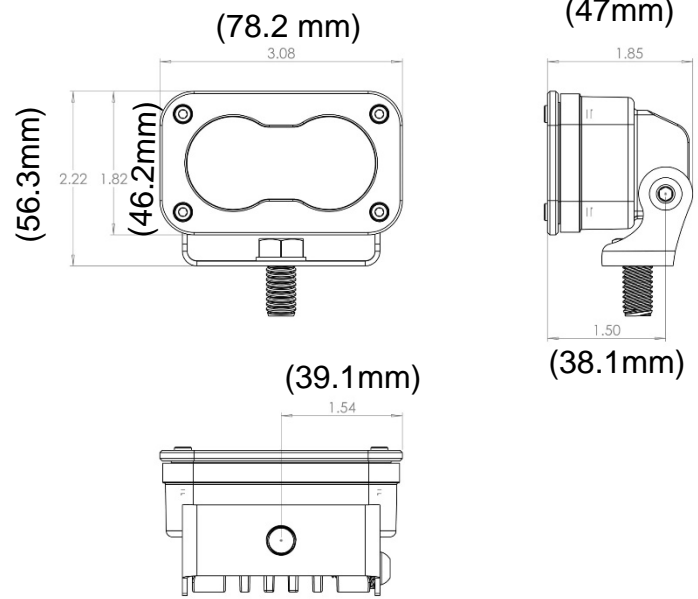

### Specifications:

**Lumens:** 1,130 Utilizing 2 Cree XM-L2 LEDs

**Weight:** 8 ounces **Wattage/Amps:** 12W / .9A

**Dimensions:** 2.93" x 1.76" x 1.68" **LED Life Expectancy:** 49,930 Hours

**Front Lens:** Hard Coated Polycarbonate **Housing:** Powder Coat Bezel -Hard Anodize **Hardware & Bracket Material:** Stainless Steel

**Exceeds MIL-STD810G**

**Built-In Overvoltage Protection**

[www.baja.net.au](http://www.baja.net.au)

Inches As a Decimal  
and Millimetres

**Standards of Compliance:**

**MIL-STD-810G Certified** - (Low Temperature Test, High Temperature, Temperature & Humidity, Thermal Shock Cycling, Dust, Random Vibration, Mechanical Shock, Low Pressure & Drip Box Water)