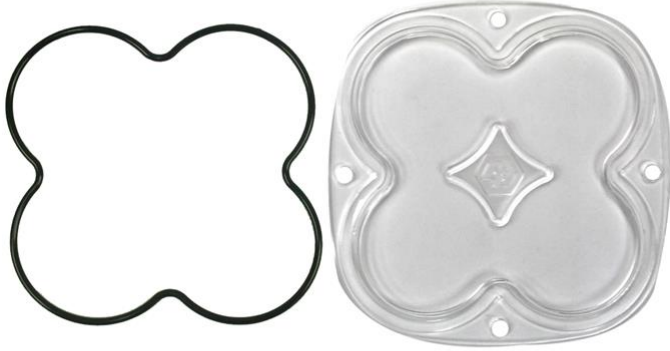

XL LIGHT POD LENS KIT - UNIVERSAL

\$55.95 - \$57.95 Price range: **\$55.95**
through **\$57.95** GST included

SKU: N/A

Categories: [Accessories](#), [Accessories](#),
[Accessories](#), [Accessories](#), [XL Pro](#), [XL Racer](#)
[Edition](#), [XL Sport](#), [XL80](#)

VARIATIONS

Image	SKU	Price	Description	Pattern	Colour
	660106	\$57.95 GST included		Spot	Clear

Image	SKU	Price	Description	Pattern	Colour
	660104	\$57.95 GST included	Driving/Combo	Clear	
	660105	\$57.95 GST included	Wide Cornering	Clear	
	660115	\$55.95 GST included	Driving/Combo	Amber	
	660107	\$55.95 GST included	Wide Cornering	Amber	