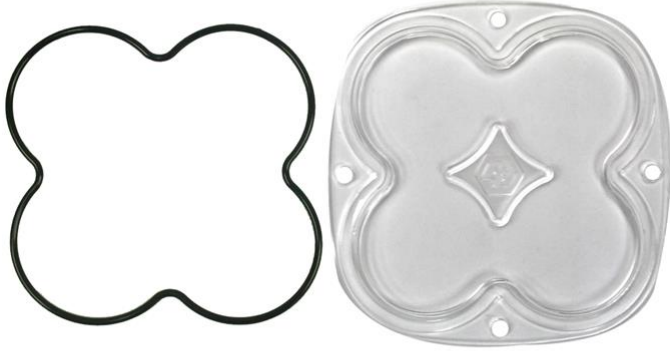

XL LIGHT POD LENS KIT - UNIVERSAL

\$55.81 GST included

SKU: N/A

Categories: [Accessories](#), [Accessories](#), [Accessories](#), [Accessories](#), [XL Pro](#), [XL Racer Edition](#), [XL Sport](#), [XL80](#)

VARIATIONS

Image	SKU	Price	Description	Pattern	Colour
	660106	\$55.81 GST included		Spot	Clear

Image	SKU	Price	Description	Pattern	Colour
	660104	\$55.81 GST included		Driving/Combo	Clear
	660105	\$55.81 GST included		Wide Cornering	Clear
	660115	\$55.81 GST included		Driving/Combo	Amber
	660107	\$55.81 GST included		Wide Cornering	Amber