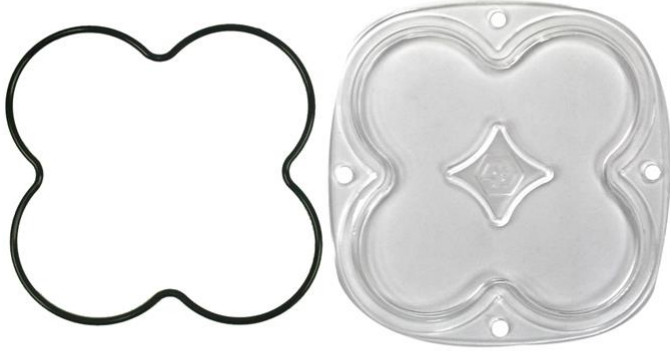

XL LIGHT POD LENS KIT - UNIVERSAL

\$54.91 GST included

SKU: N/A

Categories: [Accessories](#), [Accessories](#), [Accessories](#), [Accessories](#), [XL Pro](#), [XL Racer Edition](#), [XL Sport](#), [XL80](#)

VARIATIONS

Image	SKU	Price	Description	Pattern	Colour
	660106	\$54.91 GST included		Spot	Clear

Image	SKU	Price	Description	Pattern	Colour
	660104	\$54.91 GST included	Driving/Combo	Clear	
	660105	\$54.91 GST included	Wide Cornering	Clear	
	660115	\$54.91 GST included	Driving/Combo	Amber	
	660107	\$54.91 GST included	Wide Cornering	Amber	