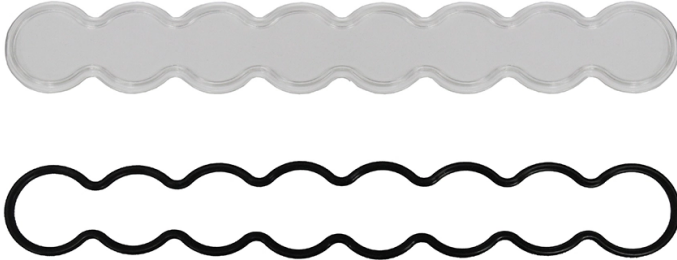

S8 LIGHT BAR LENS KIT - UNIVERSAL

~~\$37.17~~ GST included

\$33.45 GST included

SKU: N/A

Categories: [Accessories](#), [S8 LED Light Bar](#)

Tag: [Lens](#)

PRODUCT DESCRIPTION

With Baja Designs unique uService, replacement lenses are a breeze. Whether you busted your old one or you just want to swap out for a different pattern its no problem. Our uService allows for replaceable lenses and optics.

VARIATIONS

Image	SKU	Price	Description	Pattern	Colour
	708301	\$37.17 GST included <u>\$33.45</u> GST included		Spot	Clear

Image	SKU	Price	Description	Pattern	Colour
	708303	\$37.17 GST included <u>\$33.45</u> GST included		Driving/Combo	Clear
	708304	\$37.17 GST included <u>\$33.45</u> GST included		Wide Driving	Clear
	708314	\$37.17 GST included <u>\$33.45</u> GST included		Wide Driving	Amber
	708313	\$37.17 GST included <u>\$33.45</u> GST included		Driving/Combo	Amber